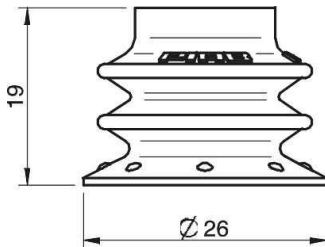

## Dimension

Height	19 mm
Outer diameter	26 mm

## Performance — lifting forces

		
20 -kPa	9 N	7 N
60 -kPa	14 N	11 N
90 -kPa	18 N	14 N

## Dimensional drawings