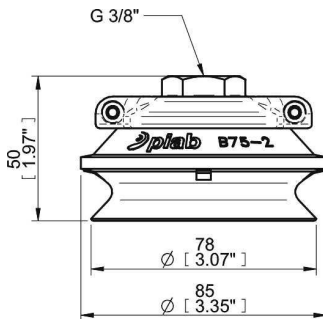

Material resistance

	Nitrile-PVC (NPV)
Alcohol	++
Concentrated acids	+
Ethanol	N/A
Hydrolysis	++
Methanol	N/A
Oil	+++
Oxidation	++
Petrol	+++
Wear resistance	+++
Weather and ozone	++

Dimensional drawings

Values specified in the data sheet are tested at:

Room temperature	(20°C [68°F] ± 3°C [5.5°F])
Standard atmosphere	(101.3 [29.9 inHg] ± 1.0 kPa [0.3 inHg])
Relative humidity	0-100%
Compressed air quality	DIN ISO 8573-1 class 4

Spare parts

	Item no.
Fitting 75, G3/8" female, with mesh filter	0100551
Suction cup B75-2 Nitrile-PVC with filter	0101942

Accessories

	Item no.
Filter D=80, 10 pcs, for B75-2	0201149
Fitting 1/4" NPT female Al, with mesh filter & 10-32 addl. conn.	0127821
Fitting 1/8" NPSF female Al, with mesh filter	0127819
Fitting 75, 1/8" NPSF female, with mesh filter	0100548
Fitting 75, 3/8" NPSF female, with mesh filter	0100553
Fitting 75, G1/2" female, with mesh filter	0100555
Fitting G1/2" female Al, with mesh filter	0127820
Suction cup B75-2 Nitrile-PVC, with filter & washer	3150096P
Suction cup B75-2 Silicone with filter	0101943
Suction cup B75-2 Silicone, with filter & washer	3150096S